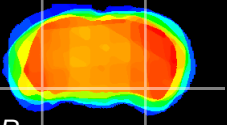

Coronal

Sagittal-R

Sagittal-L

ViBrism: CX11840
Horizontal

ventral S