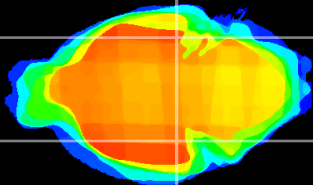

Coronal

Sagittal-R

Sagittal-L

ViBrism: CX11840
Horizontal

ventral S