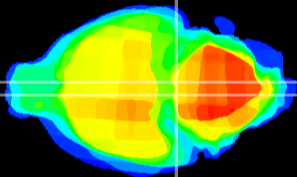

Coronal

Sagittal-R

Sagittal-L

ViBrism: CX11841
Horizontal

Pn