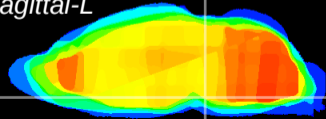

Coronal

Sagittal-R

Sagittal-L

ViBrism: CX11841
Horizontal

Pn