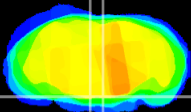

Coronal

Sagittal-R

Sagittal-L

ViBrism: CX11841
Horizontal

Pn