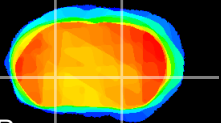

*Coronal*

*Sagittal-R*

*Sagittal-L*

ViBriSM: CX11843  
*Horizontal*

GP