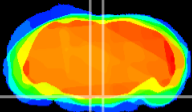

Coronal

Sagittal-R

Sagittal-L

ViBrism: CX11849
Horizontal

Pn