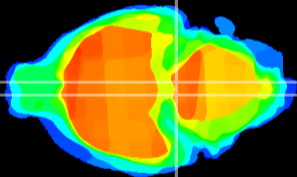

Coronal

Sagittal-R

Sagittal-L

ViBrism: CX11849
Horizontal

Pn