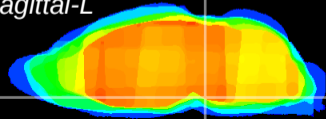

Coronal

Sagittal-R

Sagittal-L

ViBrism: CX11849
Horizontal

Pn