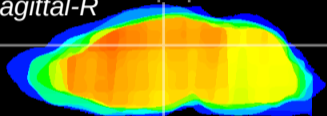

Coronal

Sagittal-R

Sagittal-L

ViBrism: CX11850
Horizontal

DG