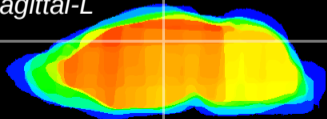

Coronal

Sagittal-R

Sagittal-L

ViBrism: CX11850
Horizontal

DG