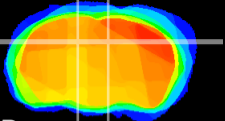

Coronal

Sagittal-R

Sagittal-L

ViBrism: CX11850
Horizontal

DG