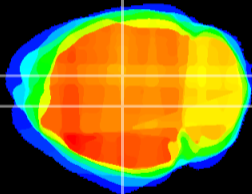

Coronal

Sagittal-R

Sagittal-L

ViBrism: CX11850
Horizontal

DG