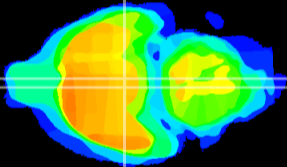

Coronal

Sagittal-R

Sagittal-L

ViBrism: CX11850
Horizontal

VMH