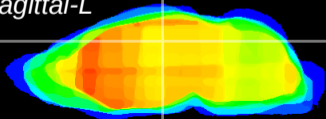

Coronal

Sagittal-R

Sagittal-L

ViBrism: CX11851
Horizontal

DG