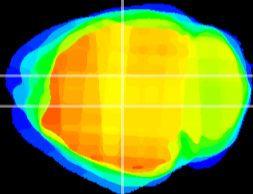

Coronal

Sagittal-R

Sagittal-L

ViBrism: CX11851
Horizontal

DG