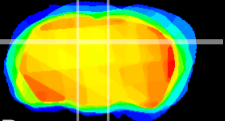

Coronal

Sagittal-R

Sagittal-L

ViBrism: CX11851
Horizontal

DG