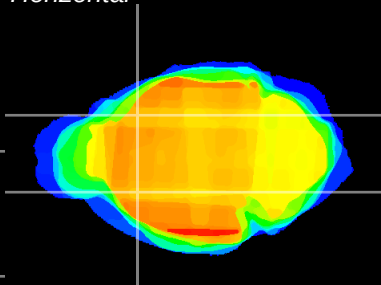

*Coronal*

*Sagittal-R*

*Sagittal-L*

ViBrism: CX11852  
*Horizontal*

CPU lateral