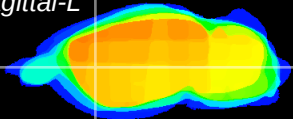

*Coronal*

*Sagittal-R*

*Sagittal-L*

ViBrism: CX11852  
*Horizontal*

CPU lateral