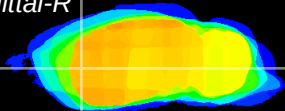

*Coronal*

*Sagittal-R*

*Sagittal-L*

ViBrism: CX11852  
*Horizontal*

CPU lateral