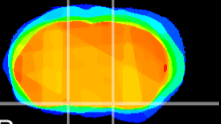

Coronal

Sagittal-R

Sagittal-L

ViBrism: CX11852
Horizontal

S0