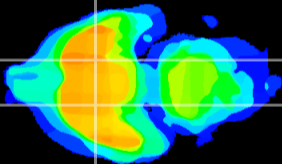

Coronal

Sagittal-R

Sagittal-L

ViBrism: CX11852
Horizontal

S0