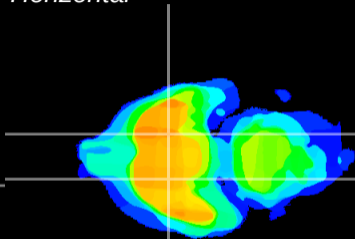

*Coronal*

*Sagittal-R*

*Sagittal-L*

ViBrism: CX11852  
*Horizontal*

S0