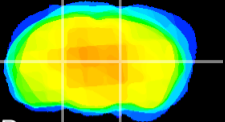

Coronal

Sagittal-R

Sagittal-L

ViBrism: CX11859
Horizontal

VPM/VPL