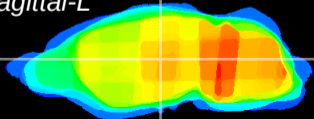

Coronal

Sagittal-R

Sagittal-L

ViBrism: CX11859
Horizontal

VPM/VPL