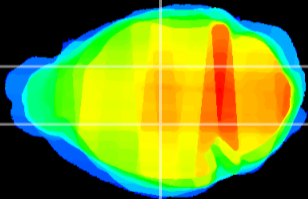

Coronal

Sagittal-R

Sagittal-L

ViBrism: CX11859
Horizontal

VPM/VPL