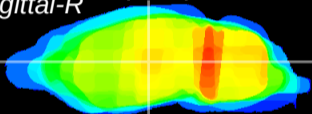

Coronal

Sagittal-R

Sagittal-L

ViBrism: CX11859
Horizontal

VPM/VPL