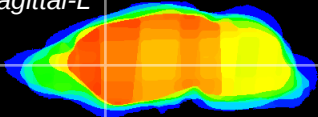

Coronal

Sagittal-R

Sagittal-L

ViBriSM: CX11860
Horizontal

CPU medial