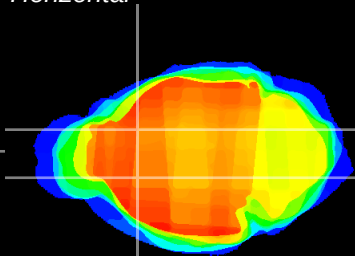

Coronal

Sagittal-R

Sagittal-L

ViBriSM: CX11860
Horizontal

CPU medial