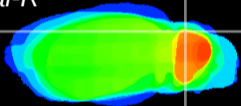

Coronal

Sagittal-R

Sagittal-L

ViBrism: CX11861
Horizontal

Cb lobe