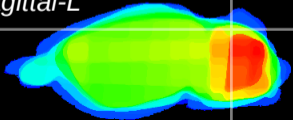

Coronal

Sagittal-R

Sagittal-L

ViBrism: CX11861
Horizontal

Cb lobe