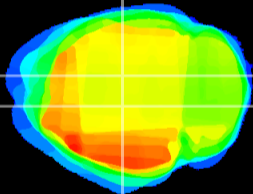

Coronal

Sagittal-R

Sagittal-L

ViBrism: CX11865
Horizontal

DG