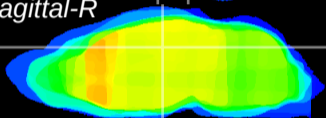

Coronal

Sagittal-R

Sagittal-L

ViBrism: CX11865
Horizontal

DG