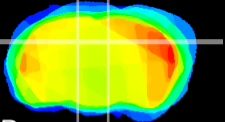

Coronal

Sagittal-R

Sagittal-L

ViBrism: CX11865
Horizontal

DG