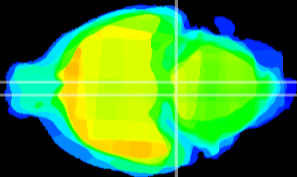

Coronal

Sagittal-R

Sagittal-L

ViBrism: CX11865
Horizontal

Pn