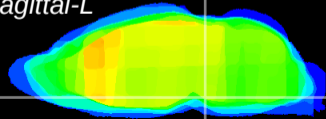

Coronal

Sagittal-R

Sagittal-L

ViBrism: CX11865
Horizontal

Pn