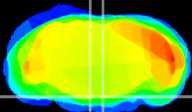

Coronal

Sagittal-R

Sagittal-L

ViBrism: CX11865
Horizontal

Pn