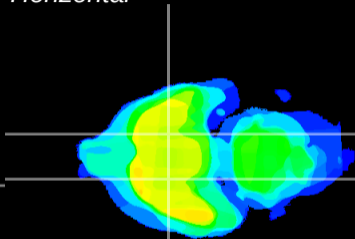

Coronal

Sagittal-R

Sagittal-L

ViBrism: CX11865
Horizontal

S0