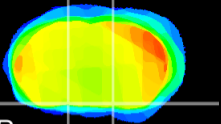

Coronal

Sagittal-R

Sagittal-L

ViBrism: CX11865
Horizontal

S0