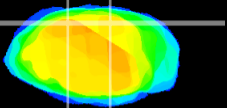

Coronal

Sagittal-R

Sagittal-L

ViBrisM: CX11867
Horizontal

IC