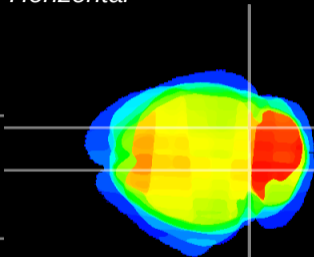

Coronal

Sagittal-R

Sagittal-L

ViBrisM: CX11867
Horizontal

IC