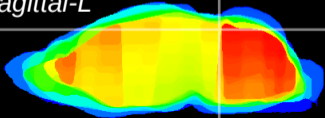

Coronal

Sagittal-R

Sagittal-L

ViBrisM: CX11867
Horizontal

IC