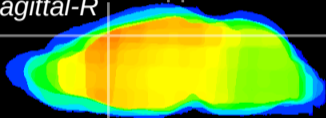

Coronal

Sagittal-R

Sagittal-L

ViBrism: CX11869
Horizontal

Cx motor