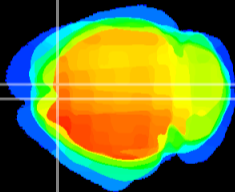

Coronal

Sagittal-R

Sagittal-L

ViBrism: CX11869
Horizontal

Cx motor