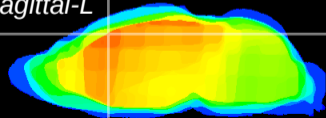

Coronal

Sagittal-R

Sagittal-L

ViBrism: CX11869
Horizontal

Cx motor