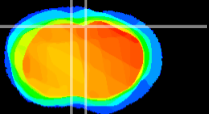

Coronal

Sagittal-R

Sagittal-L

ViBrism: CX11869
Horizontal

Cx motor