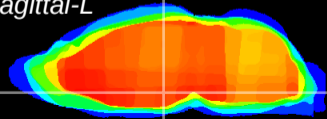

Coronal

Sagittal-R

Sagittal-L

ViBrism: CX11871
Horizontal

DM