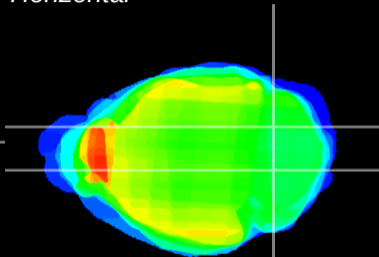

Coronal

Sagittal-R

Sagittal-L

ViBrism: CX11878
Horizontal

Cb nucleus