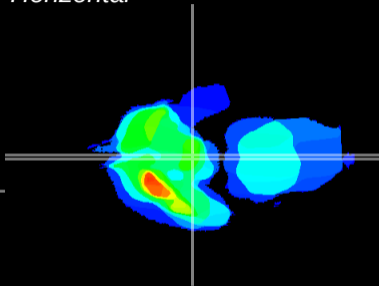

Coronal

Sagittal-R

Sagittal-L

ViBrism: CX11882
Horizontal

ME