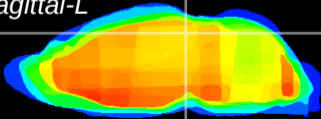

Coronal

Sagittal-R

Sagittal-L

ViBrism: CX11882
Horizontal

SC