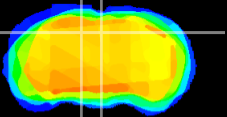

Coronal

Sagittal-R

Sagittal-L

ViBrism: CX11882
Horizontal

SC