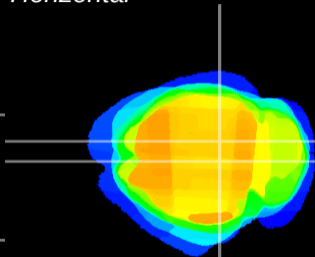

Coronal

Sagittal-R

Sagittal-L

ViBrism: CX11882
Horizontal

SC