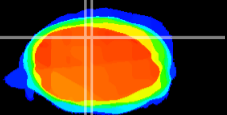

Coronal

Sagittal-R

Sagittal-L

ViBrism: CX11886
Horizontal

Cb vermis