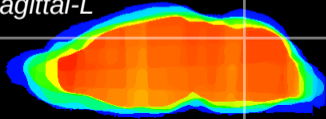

Coronal

Sagittal-R

Sagittal-L

ViBrism: CX11886
Horizontal

Cb vermis