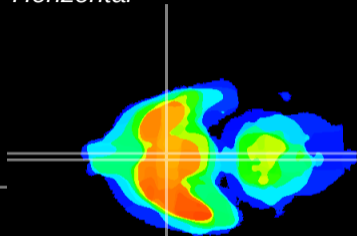

Coronal

Sagittal-R

Sagittal-L

ViBriSM: CX11886
Horizontal

SCN