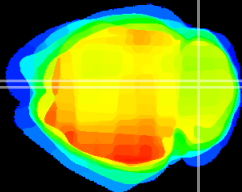

Coronal

Sagittal-R

Sagittal-L

ViBrism: CX11891
Horizontal

Cb vermis