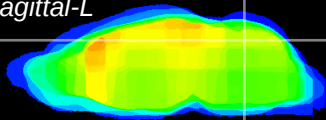

Coronal

Sagittal-R

Sagittal-L

ViBrism: CX11891
Horizontal

Cb vermis