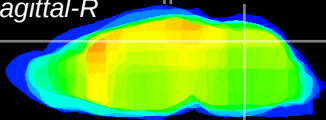

Coronal

Sagittal-R

Sagittal-L

ViBrism: CX11891
Horizontal

Cb vermis