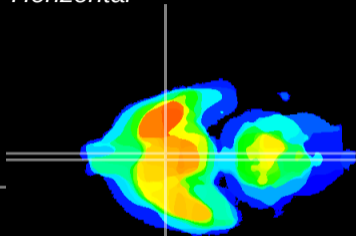

Coronal

Sagittal-R

Sagittal-L

ViBrism: CX11897
Horizontal

SCN