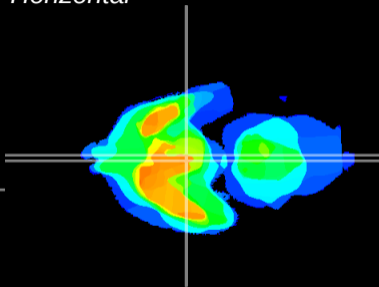

Coronal

Sagittal-R

Sagittal-L

ViBrism: CX11899
Horizontal

Arc