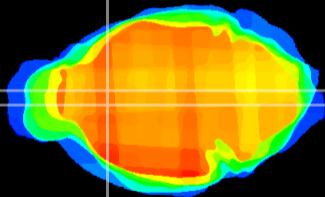

Coronal

Sagittal-R

Sagittal-L

ViBrism: CX11899
Horizontal

LS