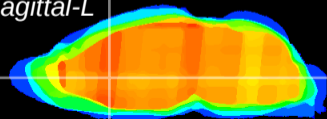

Coronal

Sagittal-R

Sagittal-L

ViBrism: CX11899
Horizontal

LS