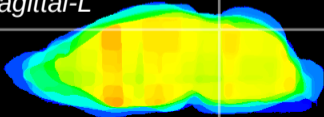

Coronal

Sagittal-R

Sagittal-L

ViBrism: CX11902
Horizontal

IC