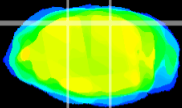

Coronal

Sagittal-R

Sagittal-L

ViBrism: CX11902
Horizontal

IC