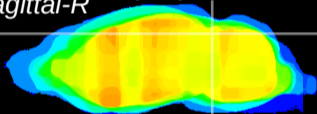

Coronal

Sagittal-R

Sagittal-L

ViBrism: CX11902
Horizontal

IC