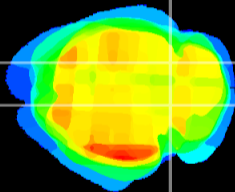

Coronal

Sagittal-R

Sagittal-L

ViBrism: CX11902
Horizontal

IC