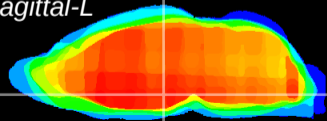

Coronal

Sagittal-R

Sagittal-L

ViBrism: CX11906
Horizontal

DM