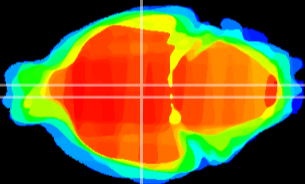

Coronal

Sagittal-R

Sagittal-L

ViBrism: CX11906
Horizontal

DM