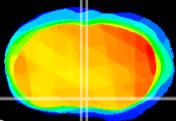

Coronal

Sagittal-R

Sagittal-L

ViBrism: CX11908
Horizontal

MPA