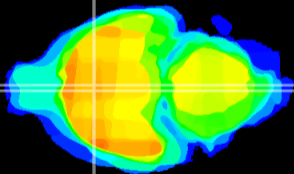

Coronal

Sagittal-R

Sagittal-L

ViBrism: CX11908
Horizontal

MPA