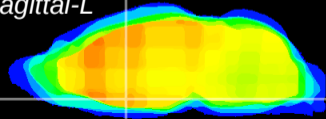

Coronal

Sagittal-R

Sagittal-L

ViBrism: CX11908
Horizontal

MPA