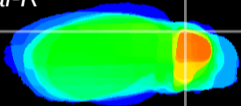

Coronal

Sagittal-R

Sagittal-L

ViBrism: CX11910
Horizontal

Cb lobe