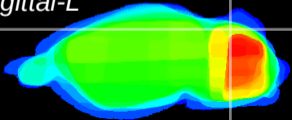

Coronal

Sagittal-R

Sagittal-L

ViBrism: CX11910
Horizontal

Cb lobe