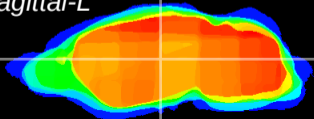

Coronal

Sagittal-R

Sagittal-L

ViBrism: CX11913
Horizontal

VPM/VPL