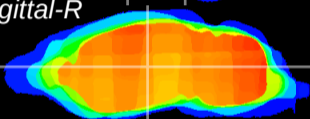

Coronal

Sagittal-R

Sagittal-L

ViBrism: CX11913
Horizontal

VPM/VPL