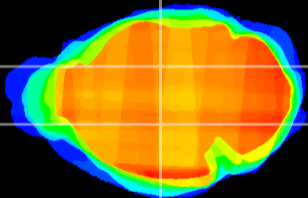

Coronal

Sagittal-R

Sagittal-L

ViBrism: CX11913
Horizontal

VPM/VPL