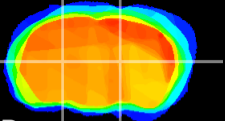

Coronal

Sagittal-R

Sagittal-L

ViBrism: CX11913
Horizontal

VPM/VPL