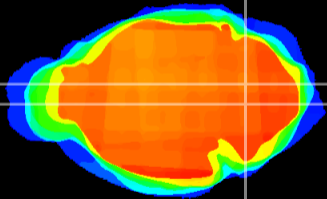

Coronal

Sagittal-R

Sagittal-L

ViBrism: CX11914
Horizontal

MVe