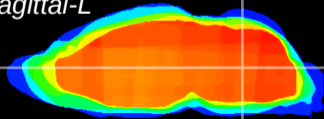

Coronal

Sagittal-R

Sagittal-L

ViBrism: CX11914
Horizontal

MVe