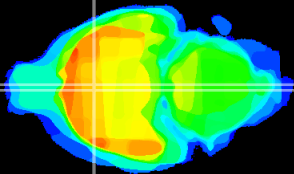

*Coronal*

*Sagittal-R*

*Sagittal-L*

ViBrism: CX11915  
*Horizontal*

MPA