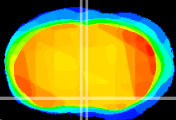

*Coronal*

*Sagittal-R*

*Sagittal-L*

ViBrism: CX11915  
*Horizontal*

MPA