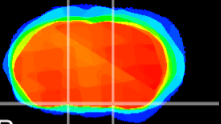

Coronal

Sagittal-R

Sagittal-L

ViBrism: CX11920
Horizontal

S0