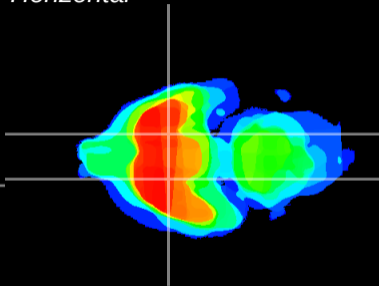

Coronal

Sagittal-R

Sagittal-L

ViBrism: CX11920
Horizontal

S0