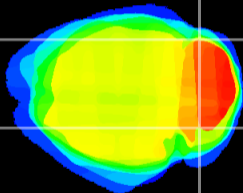

Coronal

Sagittal-R

Sagittal-L

ViBrism: CX11922
Horizontal

Cb lobe