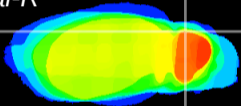

Coronal

Sagittal-R

Sagittal-L

ViBrism: CX11922
Horizontal

Cb lobe