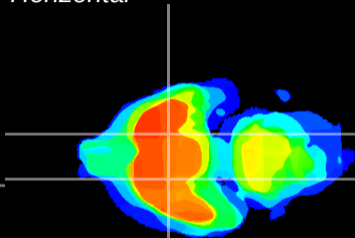

Coronal

Sagittal-R

Sagittal-L

ViBrism: CX11928
Horizontal

S0