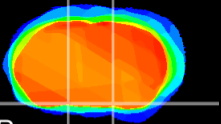

Coronal

Sagittal-R

Sagittal-L

ViBrism: CX11928
Horizontal

S0