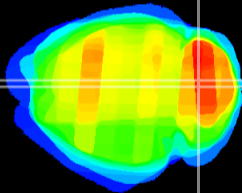

Coronal

Sagittal-R

Sagittal-L

ViBrism: CX11930
Horizontal

Cb vermis