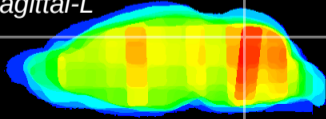

Coronal

Sagittal-R

Sagittal-L

ViBrism: CX11930
Horizontal

Cb vermis