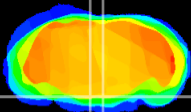

Coronal

Sagittal-R

Sagittal-L

ViBrism: CX11932
Horizontal

Pn