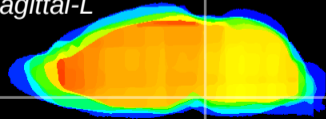

Coronal

Sagittal-R

Sagittal-L

ViBrism: CX11932
Horizontal

Pn