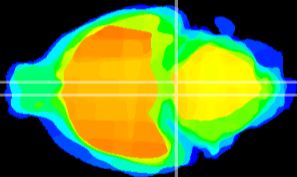

Coronal

Sagittal-R

Sagittal-L

ViBrism: CX11932
Horizontal

Pn