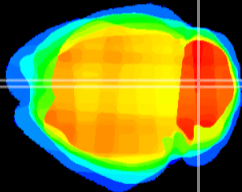

Coronal

Sagittal-R

Sagittal-L

ViBrism: CX11934  
Horizontal

Cb vermis