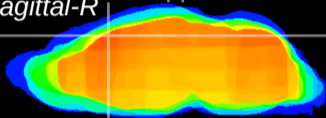

Coronal

Sagittal-R

Sagittal-L

ViBriSM: CX11936
Horizontal

Cx motor