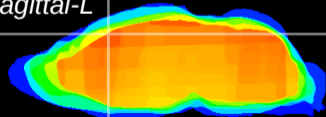

Coronal

Sagittal-R

Sagittal-L

ViBriSM: CX11936
Horizontal

Cx motor