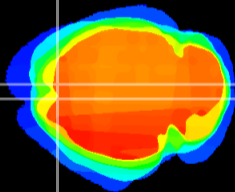

Coronal

Sagittal-R

Sagittal-L

ViBriSM: CX11936
Horizontal

Cx motor