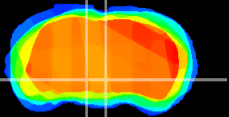

Coronal

Sagittal-R

Sagittal-L

ViBrism: CX11939
Horizontal

VTA