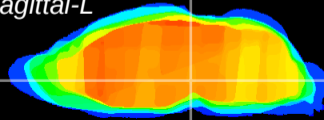

Coronal

Sagittal-R

Sagittal-L

ViBrism: CX11939
Horizontal

VTA