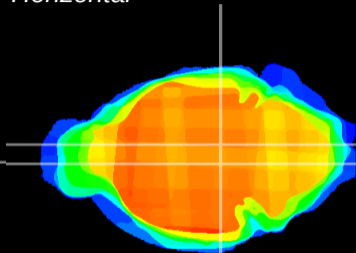

Coronal

Sagittal-R

Sagittal-L

ViBrism: CX11939
Horizontal

VTA