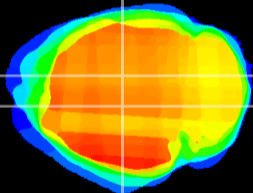

Coronal

Sagittal-R

Sagittal-L

ViBrism: CX11940
Horizontal

DG