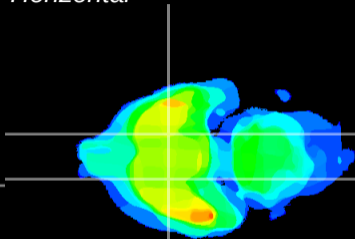

Coronal

Sagittal-R

Sagittal-L

ViBrism: CX11943
Horizontal

S0