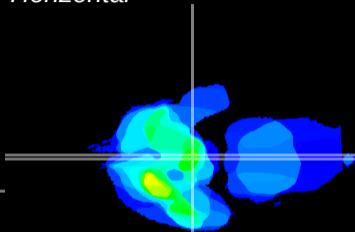

*Coronal*

*Sagittal-R*

*Sagittal-L*

ViBrism: CX11948  
*Horizontal*

ME