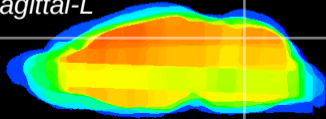

Coronal

Sagittal-R

Sagittal-L

ViBrism: CX11962
Horizontal

Cb vermis