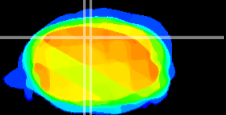

Coronal

Sagittal-R

Sagittal-L

ViBrism: CX11962
Horizontal

Cb vermis