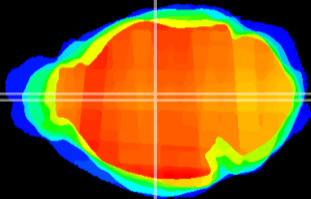

Coronal

Sagittal-R

Sagittal-L

ViBrism: CX11964
Horizontal

MD