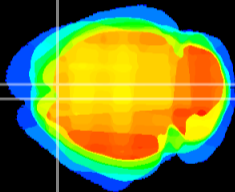

Coronal

Sagittal-R

Sagittal-L

ViBriSM: CX11974  
Horizontal

Cx motor