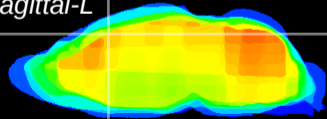

Coronal

Sagittal-R

Sagittal-L

ViBriSM: CX11974  
Horizontal

Cx motor