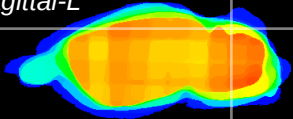

Coronal

Sagittal-R

Sagittal-L

ViBrism: CX11984
Horizontal

Cb lobe