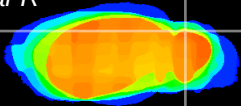

Coronal

Sagittal-R

Sagittal-L

ViBrism: CX11984
Horizontal

Cb lobe