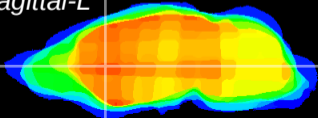

Coronal

Sagittal-R

Sagittal-L

ViBris: CX11987
Horizontal

CPU medial