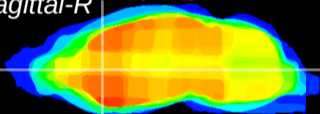

Coronal

Sagittal-R

Sagittal-L

ViBris: CX11987
Horizontal

CPU medial