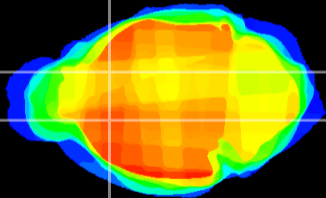

Coronal

Sagittal-R

Sagittal-L

ViBris: CX11987
Horizontal

CPU medial